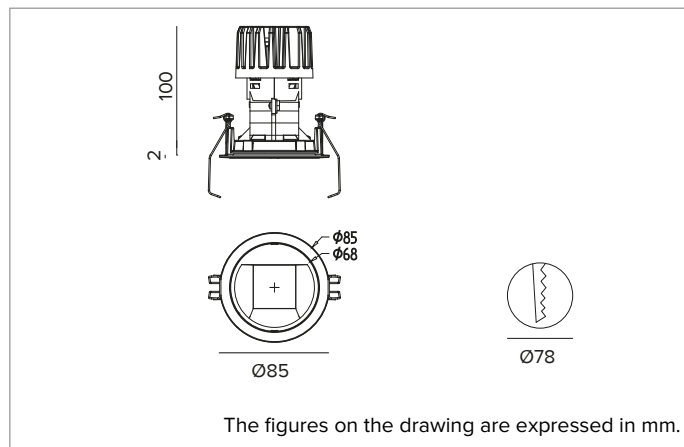

1T8550EL | CTEVO WALL WASHER 78

Recessed LED Downlight in a trim version

		2700K	H(m)	D1(m)	D2(m)	E _{max} (lx)
		Ra90	42°	73°		
Fixture Power	13W	1	0.83	1.56	822	
Source Flux	1507lm	2	1.65	3.11	205	
Fixture Flux	913lm	3	2.48	4.67	91	
Efficacy	68lm/W	4	3.31	6.23	51	
TS1393	I _{max} =625cd/klm	I _{max}	941cd	5	4.13	7.78

Colour and finish: Plaster white

Weight: 0.35Kg

Version: TRIM

Degree of protection: IP20 for recessed part

Degree of protection: IP54 for exposed part

ELECTRICAL CHARACTERISTICS

Integrated electronic ON-OFF driver.